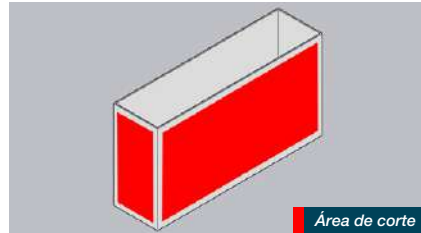

Atlanta

Montreal

Toronto

Miami